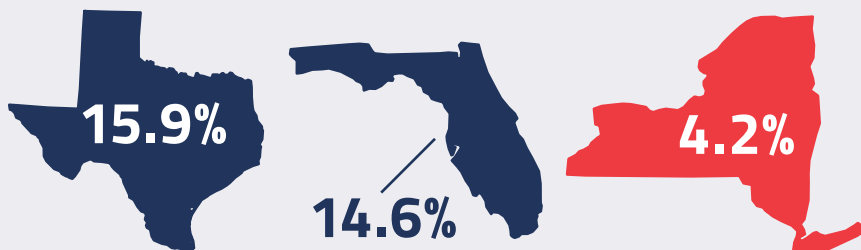

Source: U.S. Census Bureau