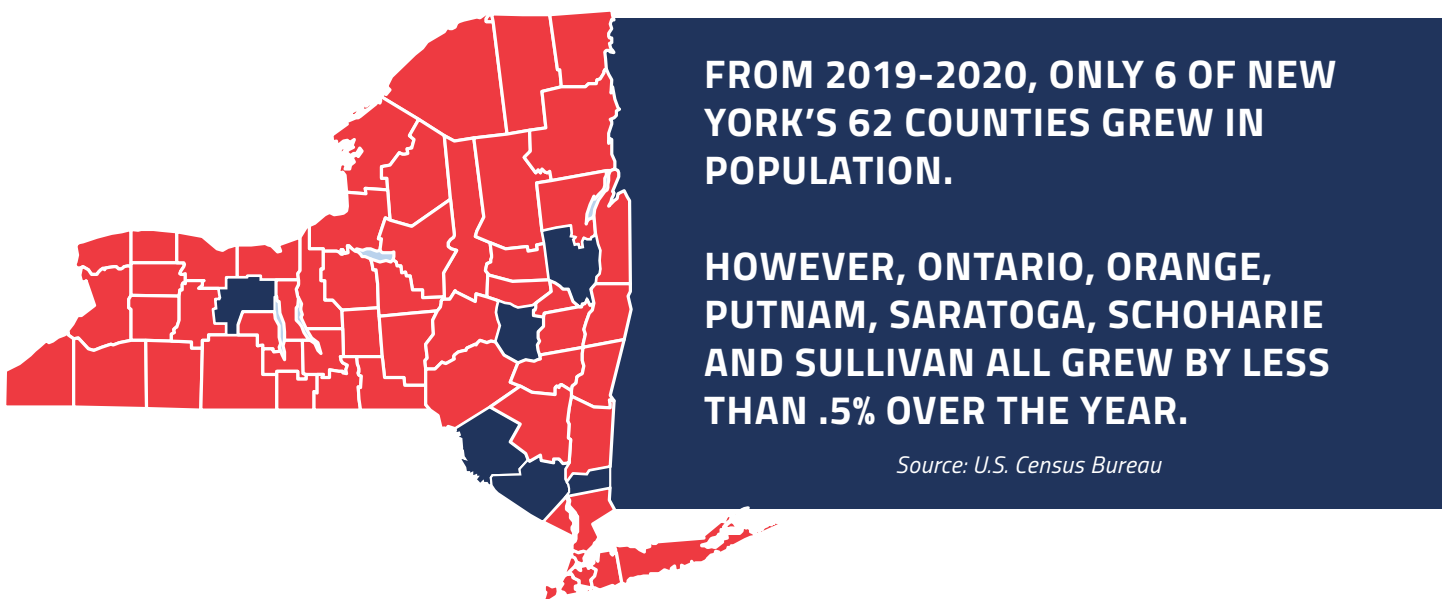

A CLOSER LOOK AT NEW YORK'S POPULATION PROBLEMS BY COUNTY, 2019-2020

COUNTY	LOSS/GAIN	COUNTY	LOSS/GAIN	COUNTY	LOSS/GAIN
Queens	-28121	Dutchess	-641	Warren	-224
Kings	-23395	Chautauqua	-604	Ulster	-217
New York	-20337	Oswego	-588	Seneca	-198
Bronx	-17045	St. Lawrence	-581	Schenectady	-190
Nassau	-4739	Washington	-562	Montgomery	-185
Suffolk	-4052	Fulton	-524	Lewis	-142
Westchester	-2665	Chenango	-504	Franklin	-137
Jefferson	-2048	Livingston	-495	Rockland	-127
Monroe	-1705	Wayne	-477	Schuyler	-127
Onondaga	-1656	Cayuga	-421	Yates	-122
Erie	-1572	Genesee	-420	Essex	-96
Broome	-1317	Delaware	-418	Hamilton	-93
Niagara	-1167	Herkimer	-411	Columbia	-48
Albany	-1098	Madison	-397	Greene	-34
Tompkins	-913	Wyoming	-393	Putnam	+21
Oneida	-894	Orleans	-373	Schoharie	+80
Rensselaer	-873	Cattaraugus	-367	Ontario	+107
Richmond	-814	Allegany	-328	Sullivan	+251
Chemung	-782	Tioga	-317	Orange	+284
Steuben	-671	Clinton	-253	Saratoga	+663
Otsego	-646	Cortland	-237		

Source: U.S. Census Bureau

Source: U.S. Census Bureau