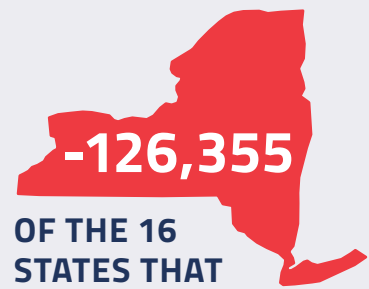

## NEW YORK STATE'S POPULATION PROBLEMS

New York is known for exporting goods like apples, milk and yogurt but the unfortunate reality is that New York has been exporting residents for decades.

This downward spiral is unsustainable. The billions of dollars that we spend to educate young New Yorkers annually will ultimately benefit taxpayers in other

**OVER THE PAST DECADE, MORE THAN 1.5 MILLION NEW YORKERS HAVE FLED TO OTHER STATES ACCORDING TO U.S. CENSUS BUREAU ESTIMATES.**

While there are numerous factors that contribute that troubling statistic, the state's massive tax burden and harsh business climate have had an impact. Low-tax states with pro-business climates like Florida and Texas are booming while New York's rate of growth continues to lag behind.

states. The tax burden on remaining residents will grow as more New Yorkers flee. As recent Census data demonstrated, we'll continue to lose representation in Washington.

This is a serious crisis that requires immediate action from our leaders in Albany.

 **MORE NEW YORKERS HAVE FLED TO LOW-TAX FLORIDA MORE THAN ANY OTHER STATE OVER THE LAST DECADE.**

*Source: U.S. Census Bureau*

**OF THE 16 STATES THAT EXPERIENCED A POPULATION DECLINE BETWEEN 2019-2020, NEW YORK LOST THE MOST RESIDENTS.**